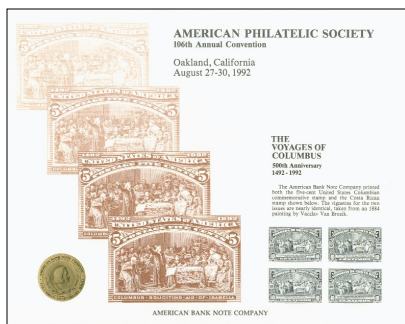

<b>SO82</b>	<b>1991 ASDA - Brooklyn Bridge.....</b>	<b>110.00</b>	<b>75.00</b>
<b>SO83</b>	<b>1991 PSNE - Landing of Columbus .....</b>	<b>16.50</b>	<b>9.25</b>

SCCS No.	Description (Scott #)	Brookman Retail	Sale Price
SO83	same, cancelled	25.00	12.50
SO84	1992 FUN'92	16.50	12.00
SO85	1992 FUN Hologram, cancelled	30.00	23.50
SO86	1992 ANA, Costa Rica	18.00	14.00
SO86	same, cancelled	25.00	17.50
SO87	1992 Interpex - Columbus	16.50	9.75
SO88	1992 World Columbian Stamp Expo	16.50	9.75
SO88	same, cancelled	25.00	12.50
SO89	1992 WCSE - 1¢ Columbian	16.50	10.75
SO89	same, cancelled	25.00	15.00

SO90	1992 WCSE - El Salvador, Red	110.00	65.00
SO97	1992 WCSE, cancelled	50.00	27.50
SO102	1992 Paper Money Show, cancelled	25.00	12.50

SO103	1992 ANA, Orlando	16.50	12.75
SO103	same, cancelled	25.00	15.00