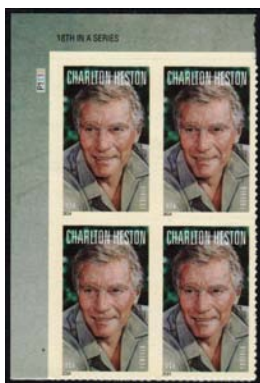

4804	(46¢) March on Washington	6.25	5.10	5.00	4.00
4813	(46¢) Holy Family	6.25	5.10	5.00	4.00
4814	(\$1.10) Christmas Wreath	13.75	11.00	11.00	8.75
4822-23	(46¢) Medal of Honor	6.25	5.10	5.00	4.00
4822a-23a	(49¢) Medal of Honor, "2014" Date	6.25	5.10	5.00	4.00

4856	(49¢) Shirley Chisholm, Black Heritage	6.25	5.10	5.00	4.00
4866	91¢ Ralph Ellison, Literary Arts	11.25	9.00	9.00	7.25

4892	(49¢) Chariton Heston, Legends of Hollywood	6.25	5.10	5.00	4.00
4906	(49¢) Harvey Milk	6.25	5.10	5.00	4.00
4907	(49¢) Nevada Statehood	6.25	5.10	5.00	4.00